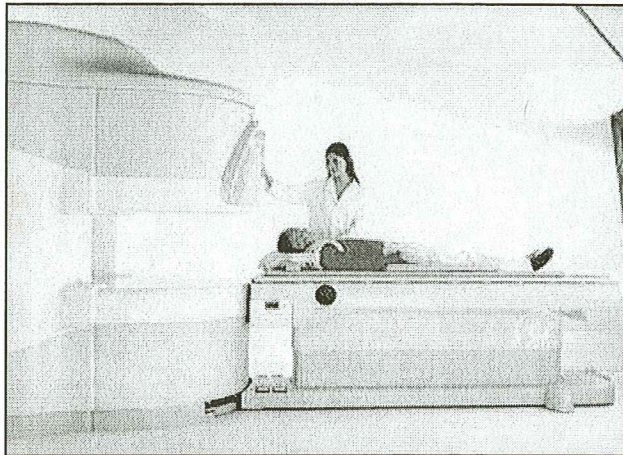

Call for Same Day Services

"TRUE" OPEN MAGNET

- ◆ GE Open speed .7 Tesla
- ◆ Traditional Open Magnet
- ◆ Great for claustrophobic and larger patients
- ◆ Weight limit up to 500 lbs.
- ◆ Great selection for MRI brains, shoulders, cervical thoracic/ lumbar spines, pelvis, knees and ankles.